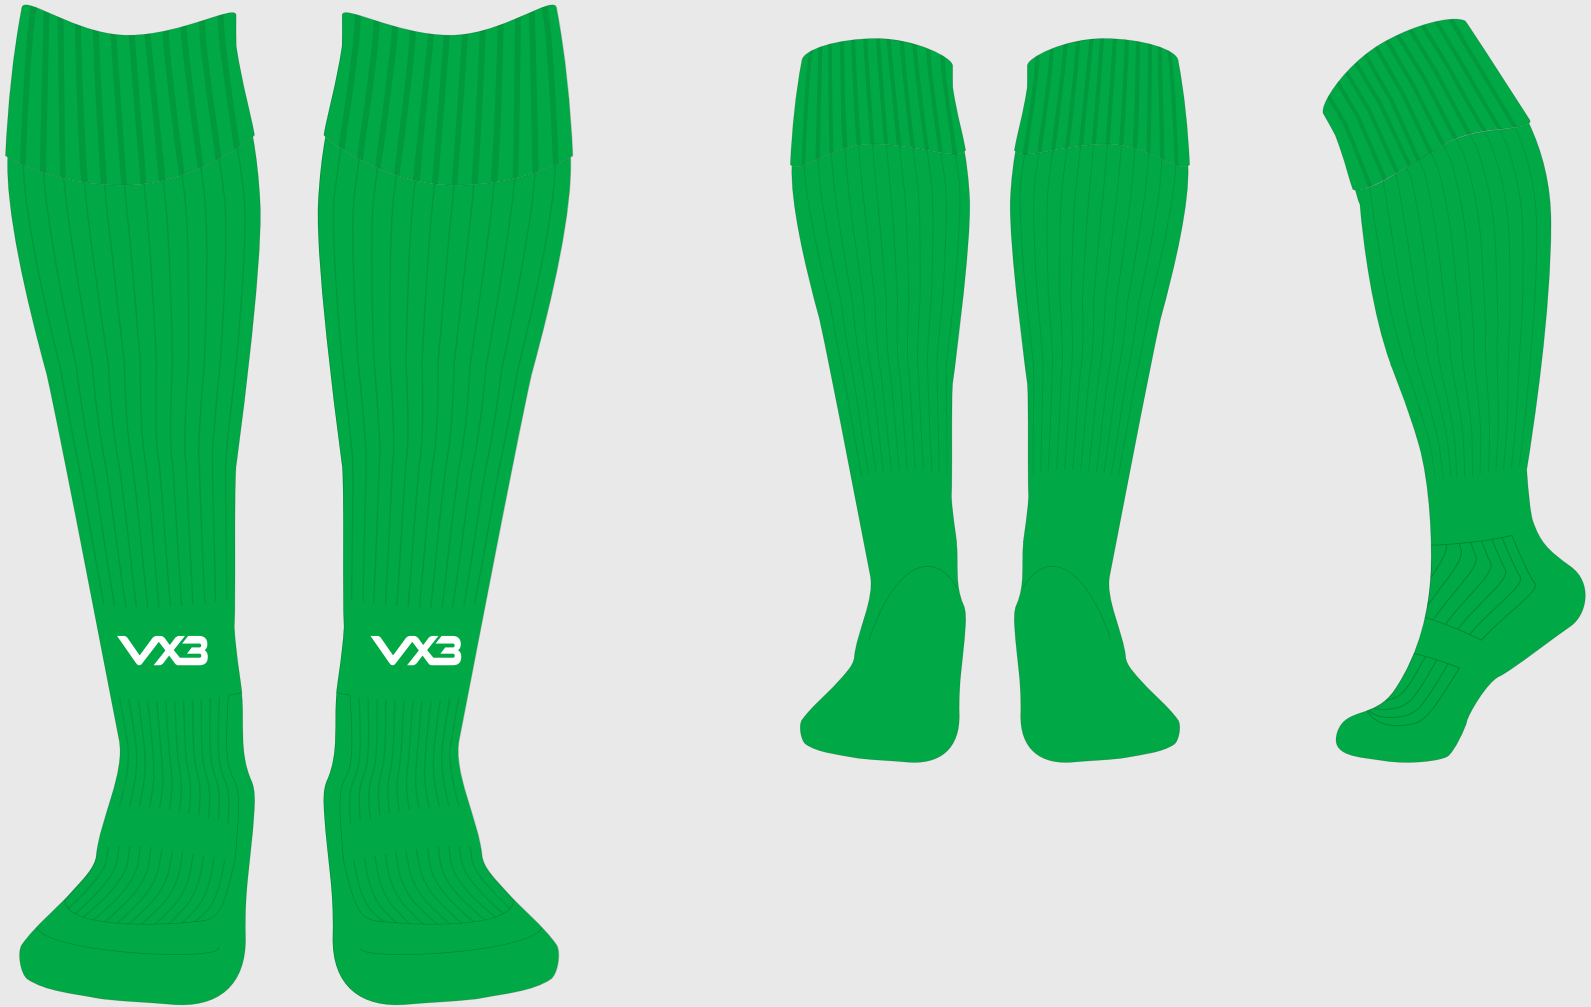

VENI VIDI VICI

**DEVON REFEREE SOCIETY**  
REPLICA FIT TORQUE COLLAR SHORT SLEEVE

COLOUR: EMERALD/WHITE

C0657-03-I-1

VENI VIDI VICI

**DEVON REFEREE SOCIETY**  
PLAYING SOCKS

COLOUR: EMERALD

C0657-03-1-2

VENI VIDI VICI

**DEVON REFEREE SOCIETY**  
REPLICA FIT TORQUE COLLAR SHORT SLEEVE

COLOUR: HOT PINK/BLACK

C0657-03-1-3

VENI VIDI VICI

**DEVON REFEREE SOCIETY**  
PLAYING SOCKS

COLOUR: HOT PINK

C0657-03-1-4

VENI VIDI VICI

**DEVON REFEREE SOCIETY**  
REPLICA FIT TORQUE COLLAR SHORT SLEEVE

COLOUR: SKY/BLACK

C0657-03-1-5

VENI VIDI VICI

**DEVON REFEREE SOCIETY**  
CORE SHORTS W/ POCKETS

COLOUR: BLACK

C0657-03-1-6

VENI VIDI VICI

**DEVON REFEREE SOCIETY**  
PLAYING SOCKS

COLOUR:BLACK

C0657-03-1-7